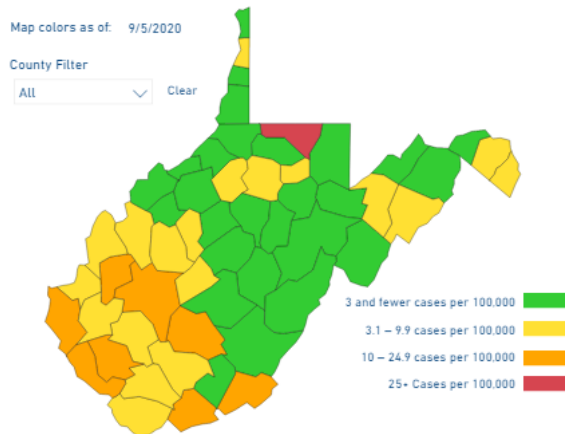

The Week Ahead

Morgantown High School

Welcome to the overall learning guide to Morgantown High School. This bulletin will be updated on Sundays to alert our students and families on what to expect for the upcoming week at MHS.

Week of September 6, 2020

Monongalia County has been designated a RED county by the [WVDHHR color coded metric](#).

Impact on Morgantown High School

- All student learning must be remote using technology from their homes
- All sporting events (Practices, Competition, Games) are cancelled.
- All after school activities are cancelled
- School lunch programs will continue but parents must use the following link and come to a school for their lunch. [Click here](#). This link must be filled out daily.